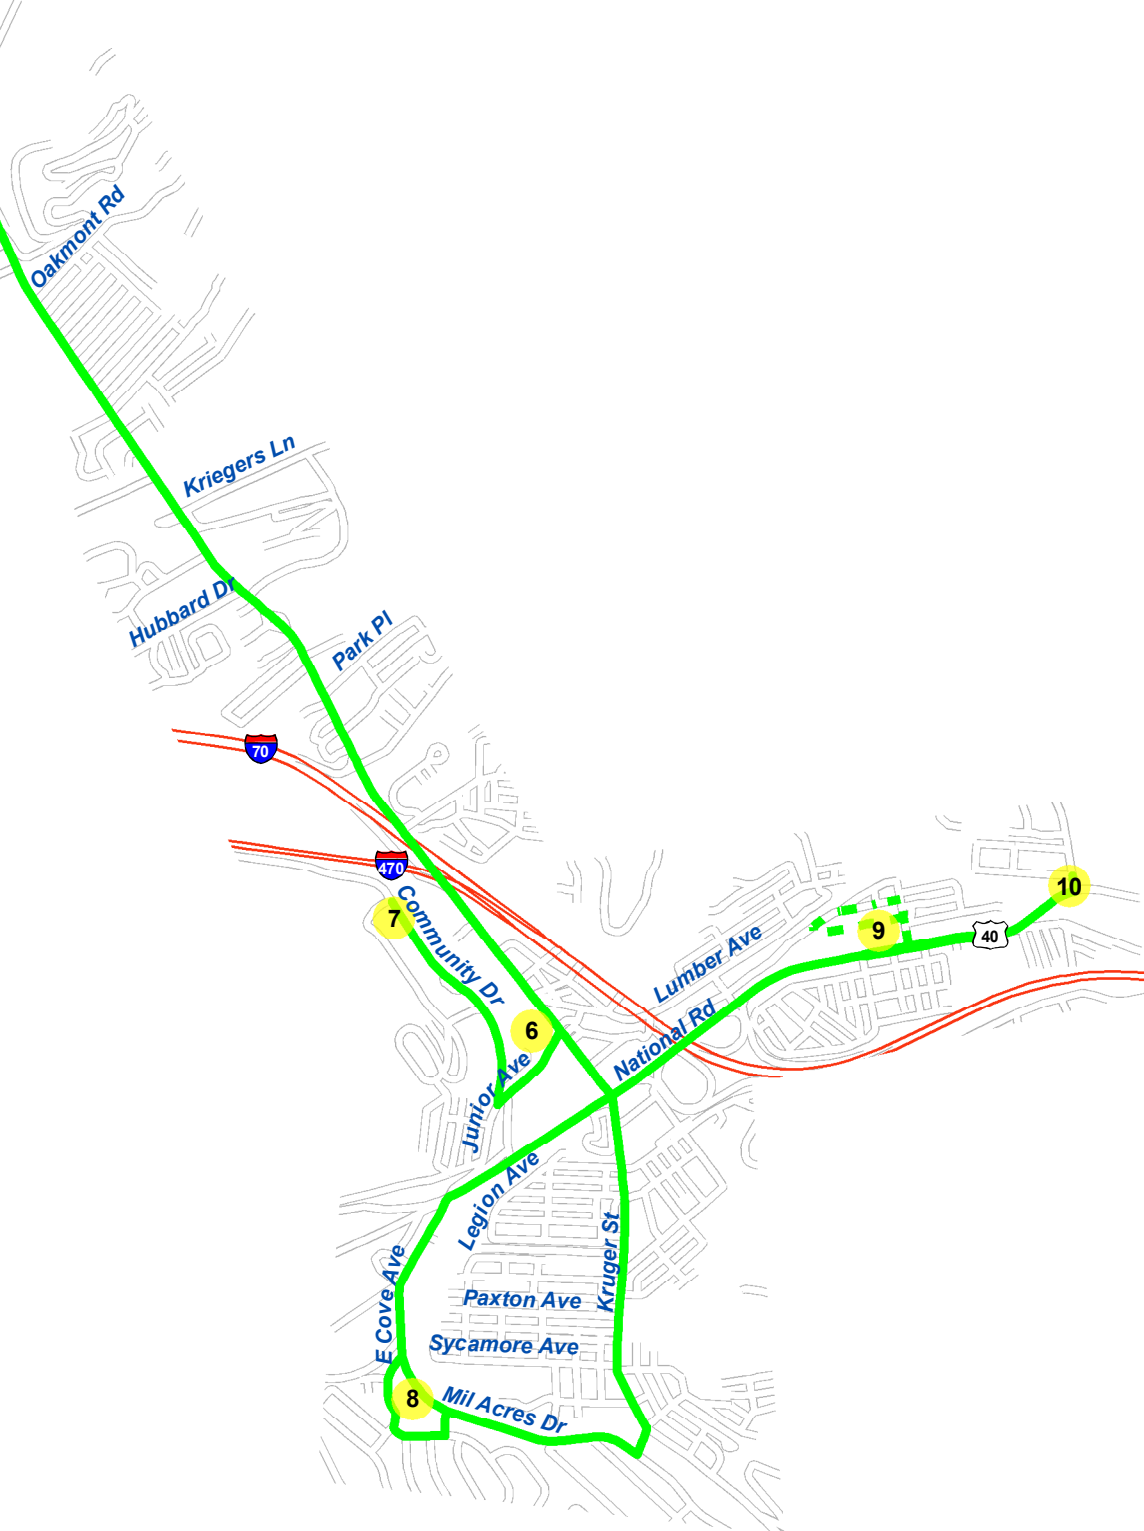

## Elm Grove

Name	Stop on Schedule
Capitol Music Hall	1
16th & Market St	2
Glenwood	3
Kroger	4
Edgington Lane	5
Elm Grove	6
Mason Rehab	7
Elm Terrace	8
Riesbeck's	9
S-Bridge	10

**Legend**

- Transit Stops on Schedule
- Normal
- Mid Day Extension from 10am to 3:30pm